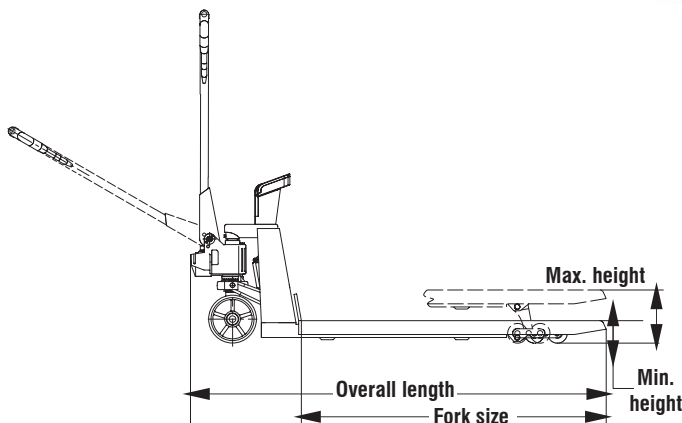

### Scale Pallet Truck

Provides the users with a great option to measure the weight as it is moved from one place to another.

The elegant combination of pallet truck and a weighting scale help to avoid the double handling of the operation.

- ▶ Weight accuracy 0.05%
- ▶ Weighting : Zero, Tare, Clear, Print
- ▶ Power supply 6V 10AH rechargeable
- ▶ Backlight can be set to on, off , auto delay off
- ▶ Battery recharge time: 8-9 hours
- ▶ Working temperature range is from -10°C to 40°C
- ▶ Function key : easy to operate

Model	Load capacity [kg.]	Fork size [mm.]	Min. / Max. height of Fork [mm.]	Overall length [mm.]	Turning radius [mm.]	Weight [kg.]
HP20EC/EL	2000	685 x 1150	.5 / 200	1650	1250	130