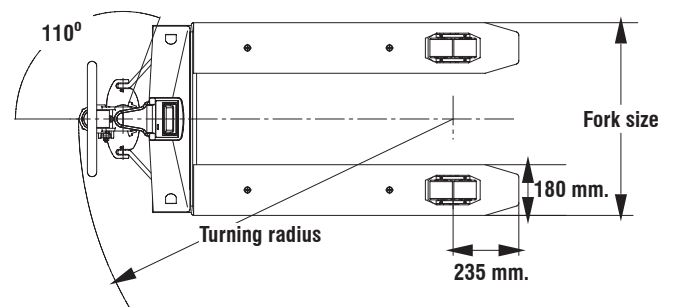

Model	Load capacity [kg.]	Fork size [mm.]	Min. / Max. height of Fork [mm.]	Overall length [mm.]	Turning radius [mm.]	Weight [kg.]
HP20EC/EL	2000	685 x 1150	.5 / 200	1650	1250	130